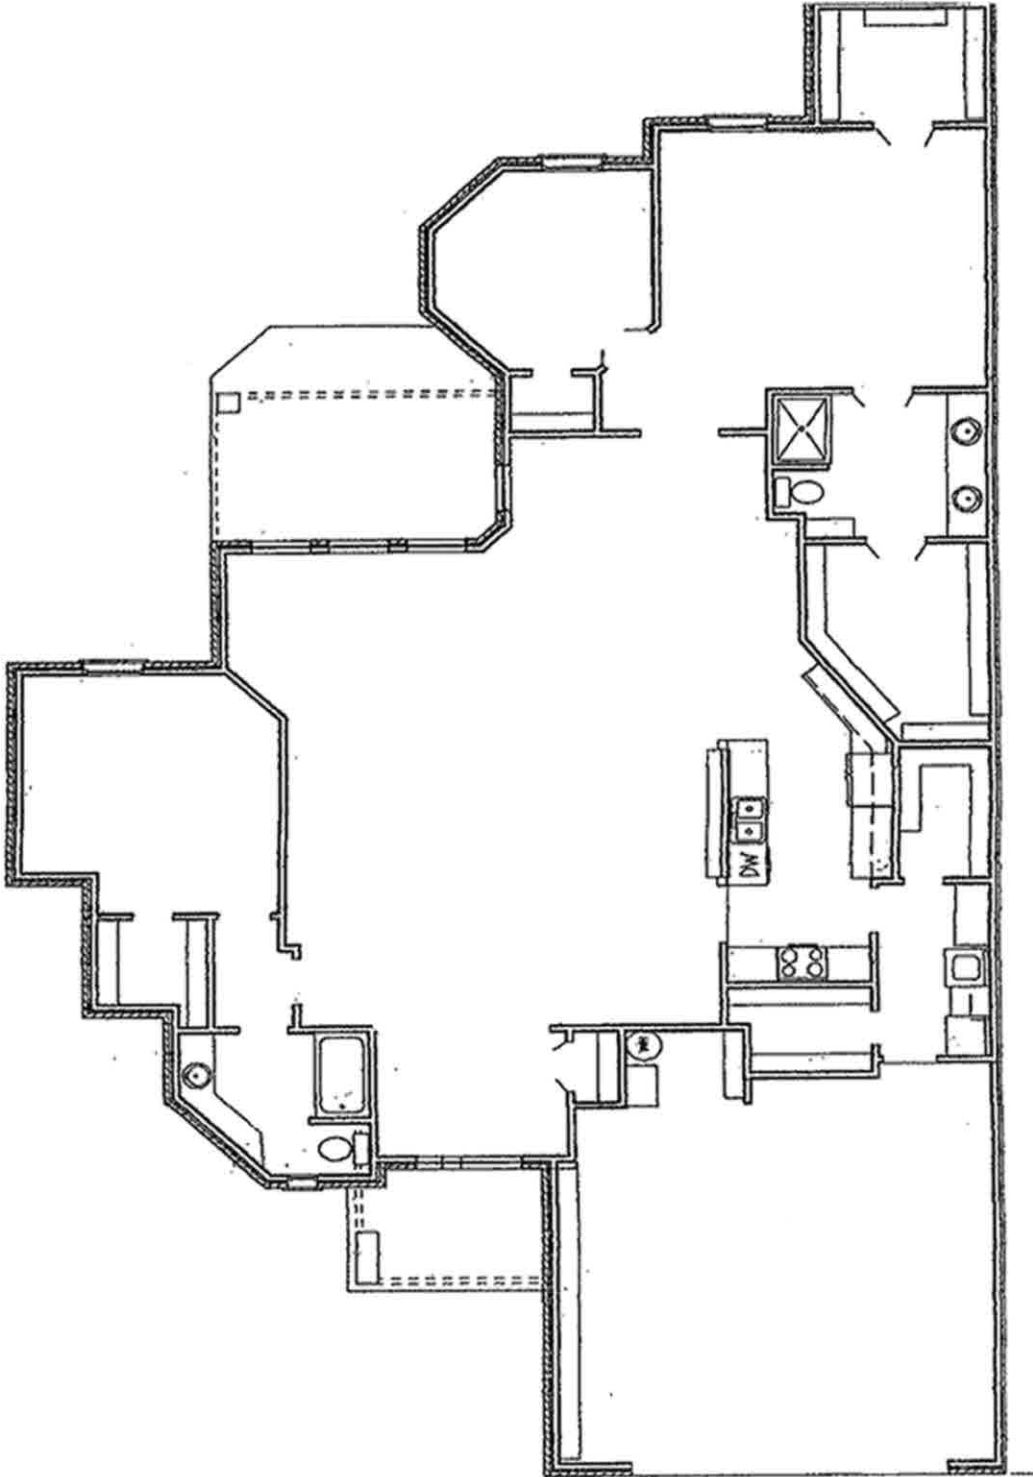

VILLAGE EAST

SAN ANGELO

4026 VPD

A Christian Community

4054 Sul Ross St. San Angelo, Texas 76904 325-944-0819 FAX 325-949-3383