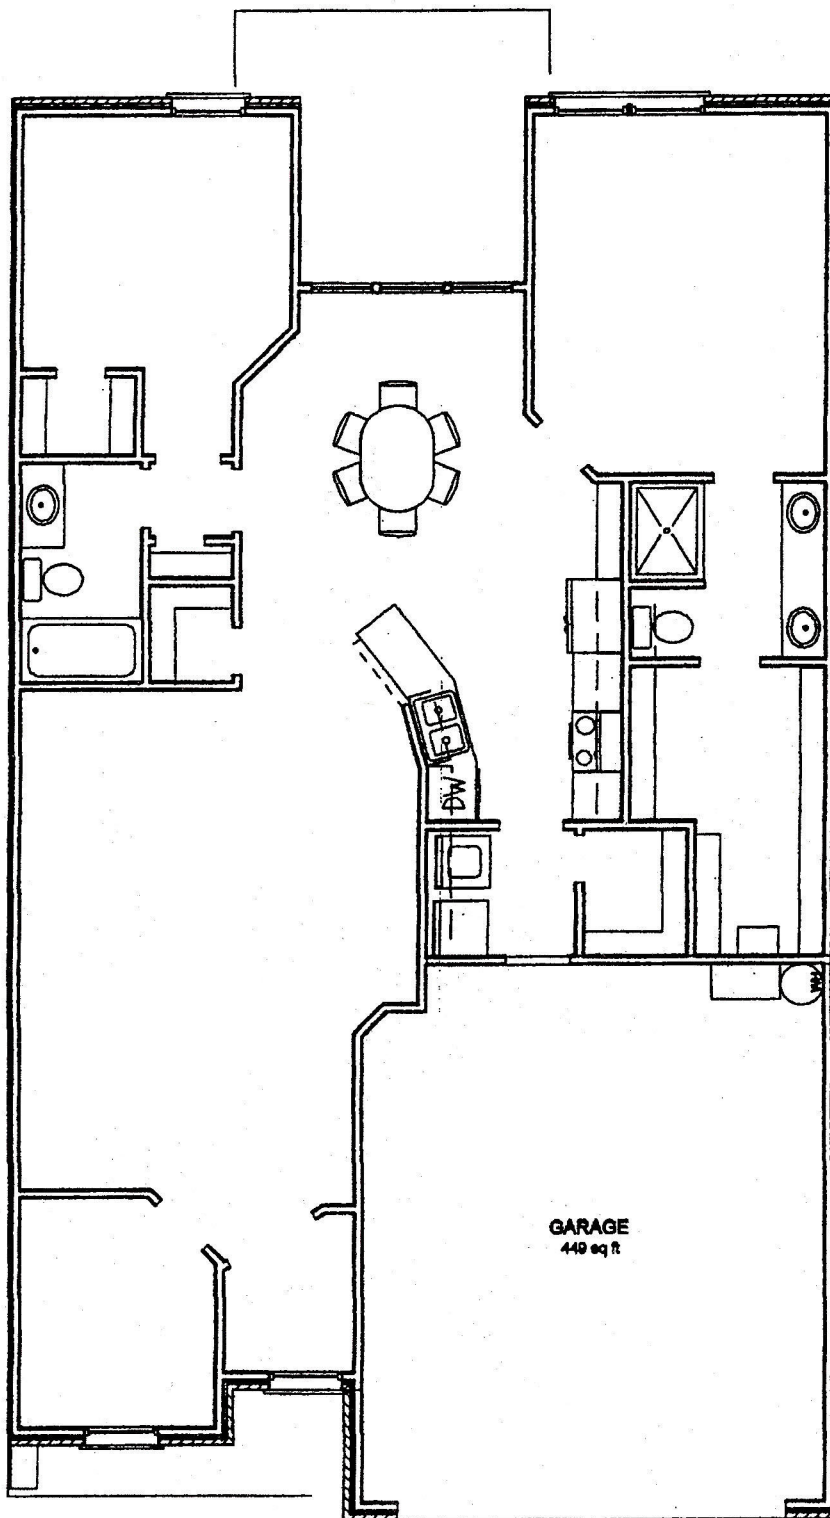

# VILLAGE EAST

SAN ANGELO

**4044 VPD  
1447 SF**

*A Christian Community*

4054 Sul Ross St. San Angelo, Texas 76904 325-944-0819 FAX 325-949-3383